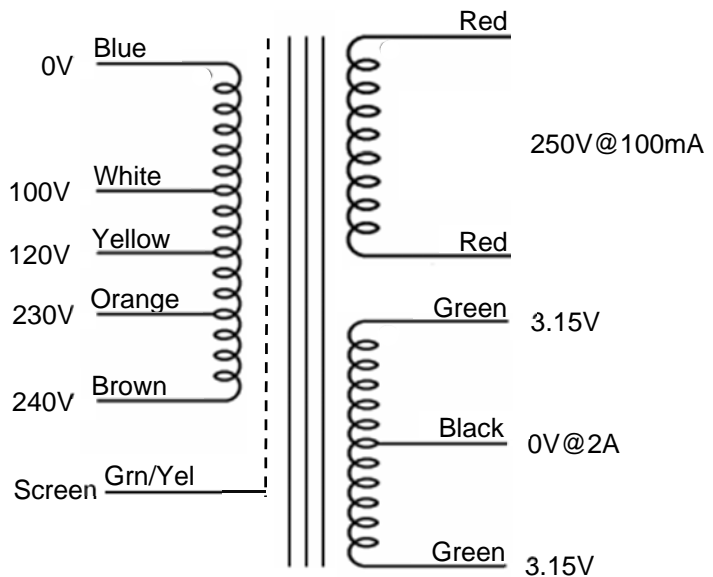

| Dimensions in mm | | Electrical Data | |
|------------------|-----------|--------------------------------------------------|----------------------------|
| A | 76 | Input(s) 50/60Hz | 0 - 100 - 120 - 230 - 240V |
| B | 64 | HT open circuit voltage | 275V |
| C | 64 | Heater open circuit voltage | 7V Centre tapped |
| D | 51 | | |
| E | 48 | Primary leads 150mm | |
| F | 48 | HT leads and earth lead 100mm | |
| G | 65 | Heater leads 300mm, heater centre tap lead 100mm | |
| Slots | 9.5 x 4.8 | | |