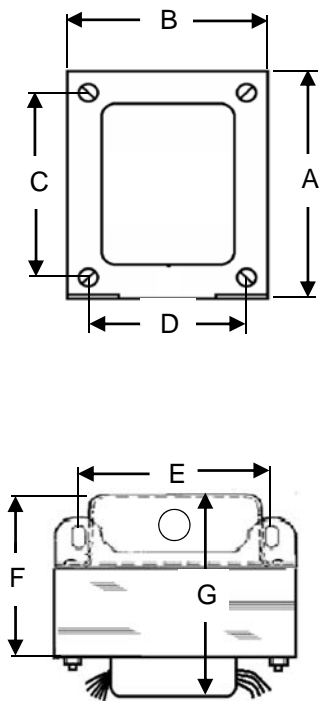

Product Data Sheet

Telephone: +44 (0) 1246 488 360
 Email: support@trans-amp.co.uk
 Website: www.trans-amp.co.uk

Great British Amplifier Transformers

| | | | | |
|-------------|---------------------------|----------|--------|-----------|
| Description | VOX AC4 Mains transformer | Part no. | TT3526 | Issue no. |
| | | | | 1 |

| Dimensions in mm | | Electrical Data | |
|------------------|-----------|--------------------------------------------------|----------------------------|
| A | 76 | Input(s) 50/60Hz | 0 - 100 - 120 - 230 - 240V |
| B | 64 | HT open circuit voltage | 275V |
| C | 64 | Heater open circuit voltage | 7V Centre tapped |
| D | 51 | | |
| E | 48 | Primary leads 150mm | |
| F | 48 | HT leads and earth lead 100mm | |
| G | 65 | Heater leads 300mm, heater centre tap lead 100mm | |
| Slots | 9.5 x 4.8 | | |